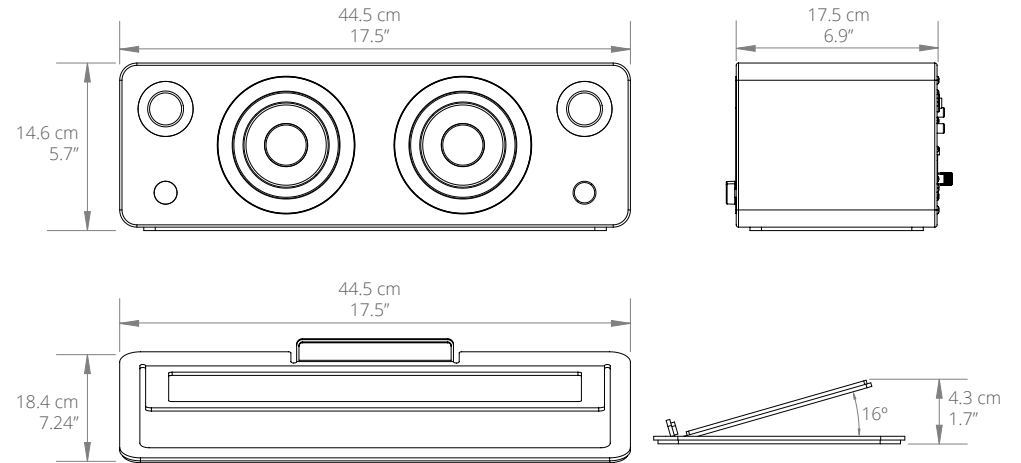

TECHNICAL ILLUSTRATIONS

WHAT'S IN THE BOX?

Qualcomm aptX is a product of Qualcomm Technologies International, Ltd.

Qualcomm is a trademark of Qualcomm Incorporated, registered in the United States and other countries, used with permission. aptX is a trademark of Qualcomm Technologies International, Ltd., registered in the United States and other countries, used with permission.

kanto
kantoaudio.com | sales@kantoliving.com

Supporting your digital lifestyle™
Kanto Living 110 – 2440 Canoe Avenue, Coquitlam, BC, V3K 6C2
office: 778.284.6942 | fax: 778.284.6945 | toll free: 888.848.2643