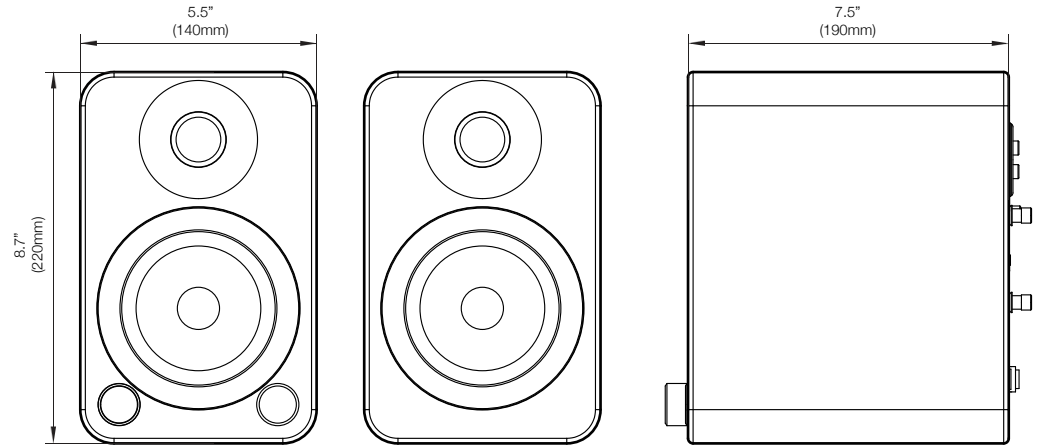

TECHNICAL ILLUSTRATIONS

WHAT'S IN THE BOX?

Qualcomm aptX is a product of Qualcomm Technologies International, Ltd.

Qualcomm is a trademark of Qualcomm Incorporated, registered in the United States and other countries, used with permission. aptX is a trademark of Qualcomm Technologies International, Ltd., registered in the United States and other countries, used with permission.

kanto
kantoaudio.com | sales@kantoliving.com

Supporting your digital lifestyle™
Kanto Living 2390 Canoe Avenue, Coquitlam, BC, V3K 6C2
office: 778.284.6942 | fax: 778.284.6945 | toll free: 888.848.2643